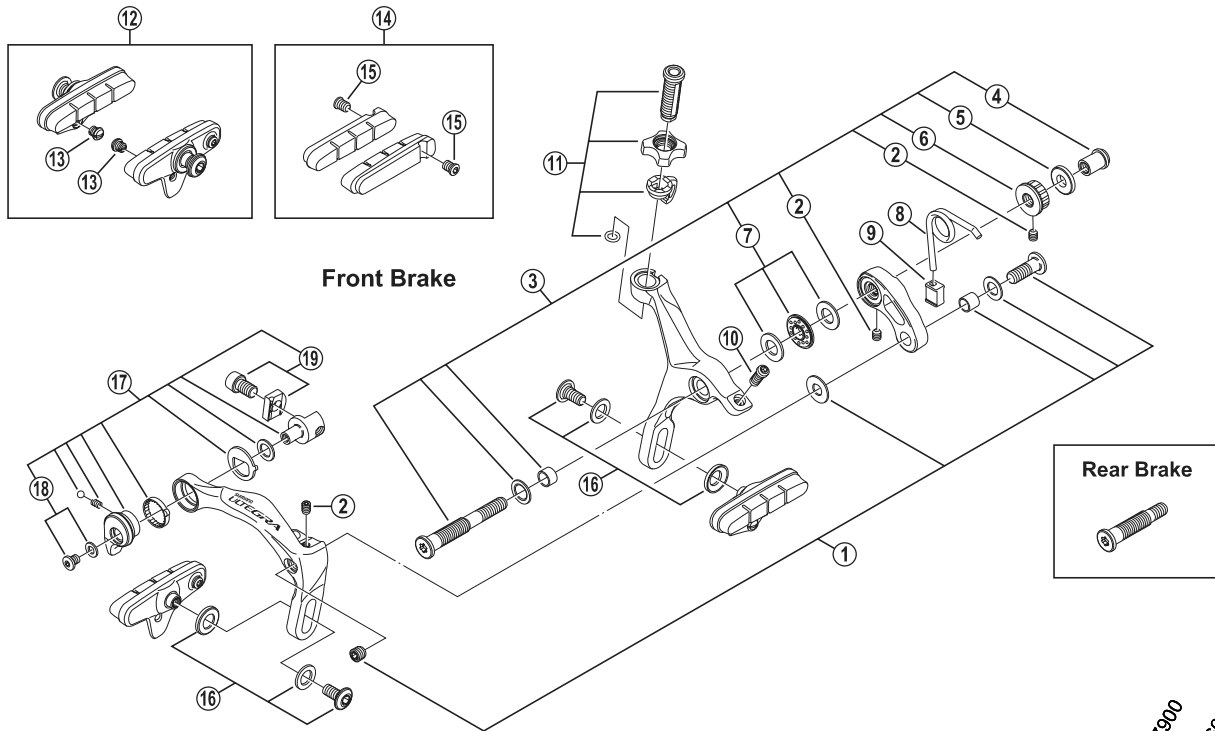

ULTEGRA Caliper Brake

BR-6700 Silver Version

BR-6700-G Glossy Grey Version

BR-7900
BR-6600
BR-5700

ITEM NO.	SHIMANO CODE NO.	DESCRIPTION	INTERCHANGEABILITY
1	Y8G698010	Arm Bolt Unit (M6 x 17.5)	B
2	Y88414200	Set Bolt (M4)	B A
3	Y8G698020	Front Pivot Bolt Assembly {Pivot Bolt: 52.5 mm (2-1/16") / Pivot Nut: 10.5 mm}	
	Y8G698030	Front Pivot Bolt Assembly {Pivot Bolt: 52.5 mm (2-1/16") / Pivot Nut: 12.5 mm}	
	Y8G698040	Front Pivot Bolt Assembly {Pivot Bolt: 52.5 mm (2-1/16") / Pivot Nut: 18.0 mm}	
	Y8G698050	Front Pivot Bolt Assembly {Pivot Bolt: 52.5 mm (2-1/16") / Pivot Nut: 27.0 mm}	
	Y8G698110	Front Pivot Bolt Assembly {Pivot Bolt: 52.5 mm (2-1/16") / Pivot Nut: 32.0 mm}	
	Y8G698060	Rear Pivot Bolt Assembly {Pivot Bolt: 37.8 mm (1-1/2") / Pivot Nut: 10.5 mm}	
4	Y8G615000	Pivot Nut (10.5 mm) for Front/Rear	B
	Y8G615010	Pivot Nut (12.5 mm) for Front	B
	Y85574310	Pivot Nut (18.0 mm) for Front	A B B
	Y8A023200	Pivot Nut (27.0 mm) for Front	A B B
	Y8A023210	Pivot Nut (32.0 mm) for Front	
5	Y85850120	Spacer-R (2 mm)	B
6	Y8G608000	Lock Nut (M7)	
7	Y84B98050	Ball Retainer Unit (ø7)	A A A
8	Y8FN10000	Arm Spring	A A
9	Y8G613000	Spring Bush	
10	Y8FA09000	EC-Bolt (M4 x 10.2)	A
11	Y8G698120	Cable Adjusting Bolt Unit	
* 12	Y8G698080	R55C3 Cartridge-Type Brake Shoe Set (Pair) for BR-6700	B B
	Y8G698130	R55C3 Cartridge-Type Brake Shoe Set (Pair) for BR-6700-G	
13	Y8FA16000	Tire Guide	A A
14	Y8FN98090	R55C3 Cartridge-Type Brake Shoes & Fixing Bolts (Pair)	A A
	Y8FN98140	R55C3 Cartridge-Type Brake Shoes & Fixing Bolts (Pair) for Carbon Rim	A A
15	Y8FA17000	Fixing Bolt (M4 x 5.5)	A A A
16	Y8G698090	Shoe Fixing Bolt Unit (M5 x 11.2)	B B B
17	Y8G698100	Quick Release Assembly	
18	Y8FA98110	Quick Release Fixing Bolt (M4 x 4.8) & Washer	A
19	Y8F598080	Cable Fixing Bolt (M6 x 8.5) & Plate	A